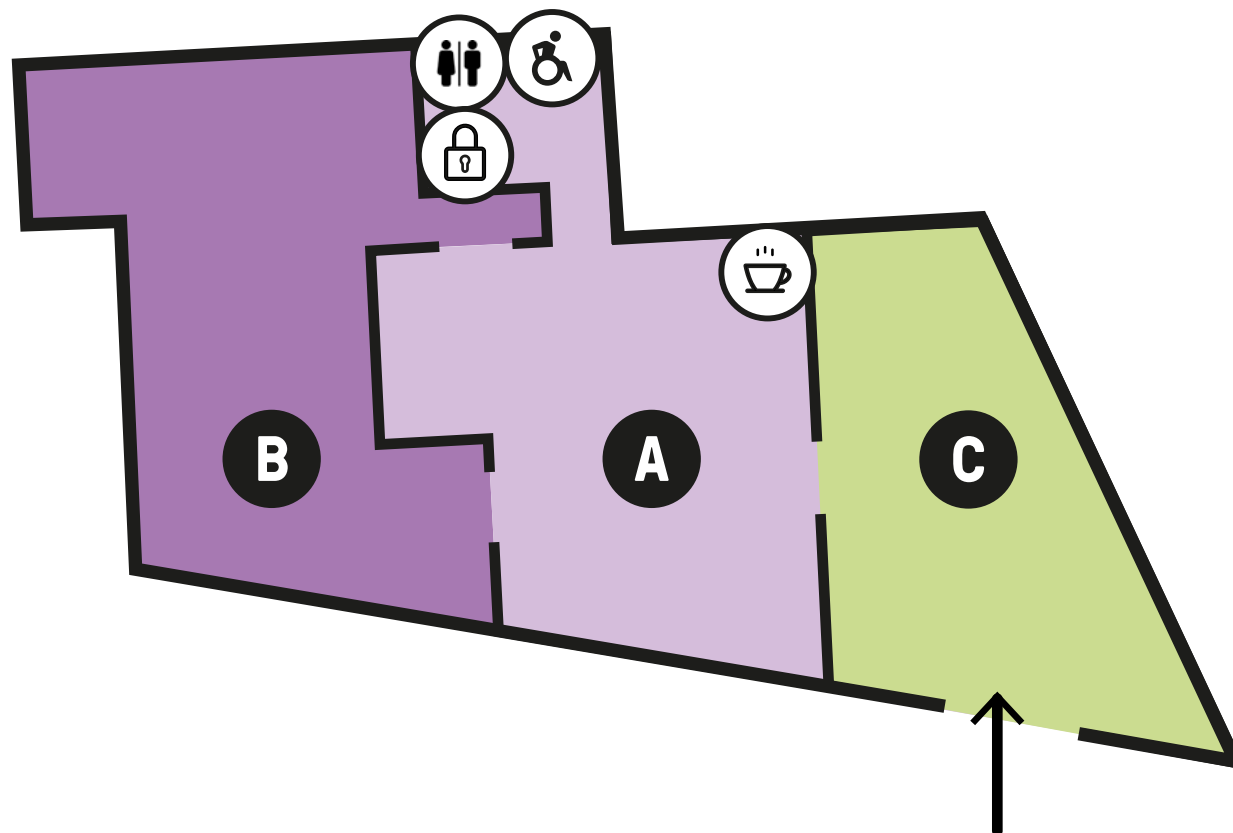

The Postal Museum

Capacity

Standing reception: **120**

Theatre style: **100**

Sit-down dinner: **60**

A Event space
Area: **189.5m²**
Length: **17m** Width: **10.8m**

B The Postal Museum galleries

C The Courtyard
Length: **18m** Width: **10m**

 The Counter Café

 Lockers

 Accessible toilets

 Toilets

Main entrance, Phoenix Place